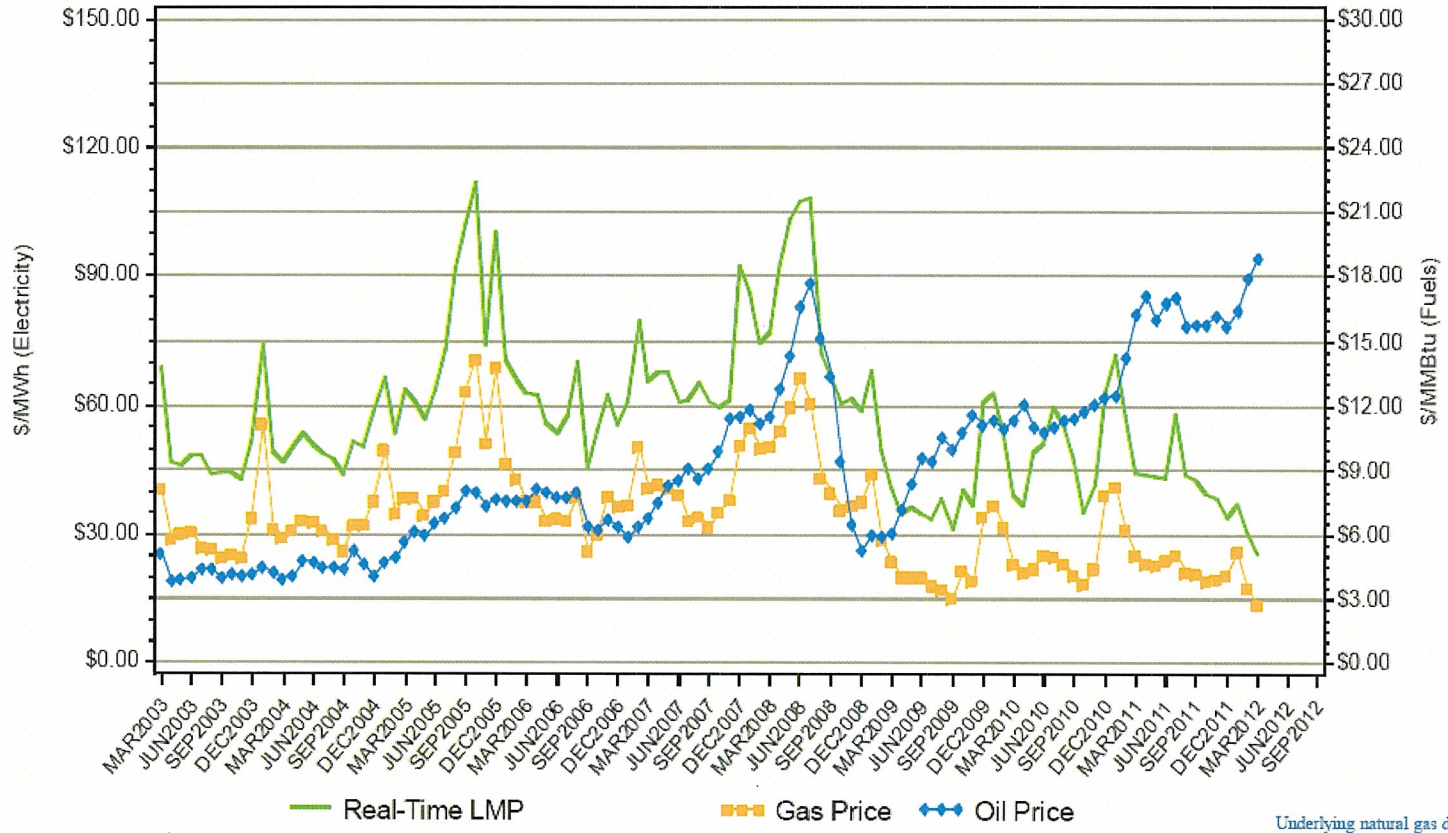

Monthly Average Fuel Price and RT Hub LMP

Underlying natural gas data furnished by: